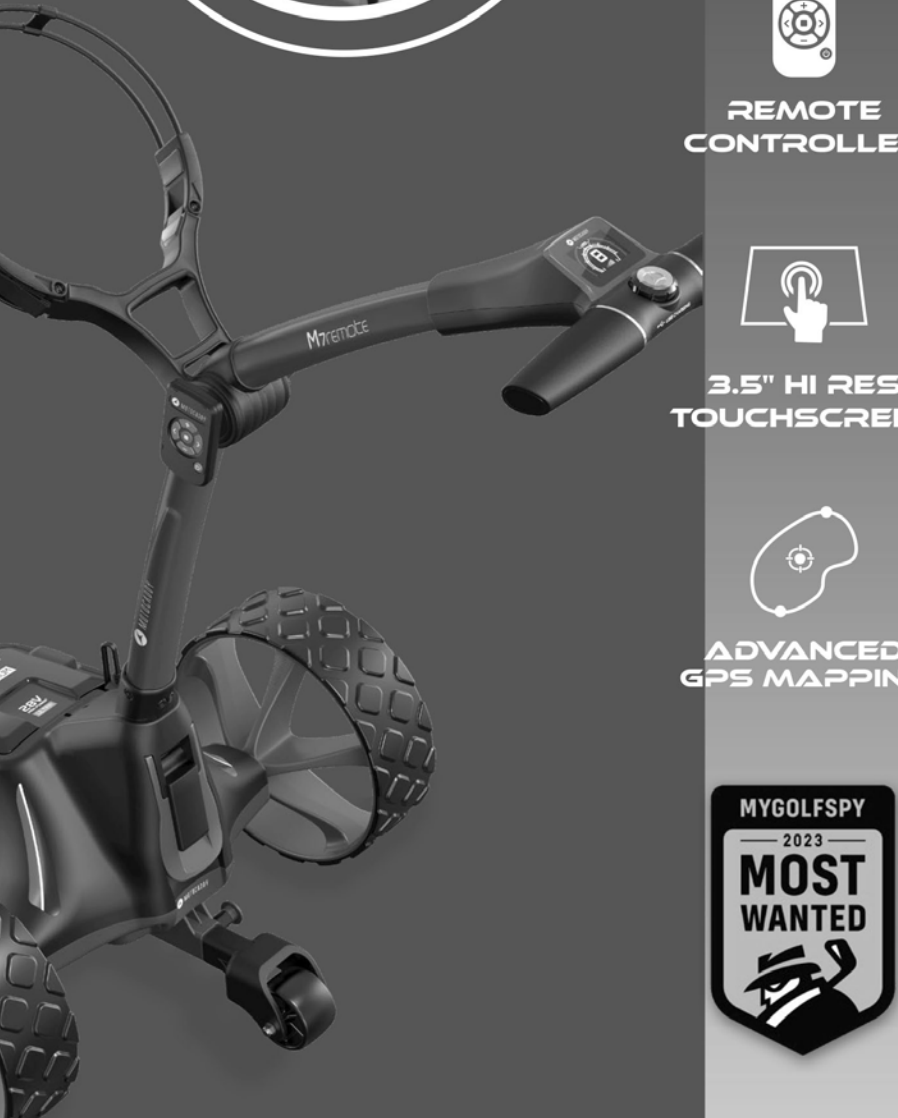

PERFORMANCE APPLICATION

M7gps remote