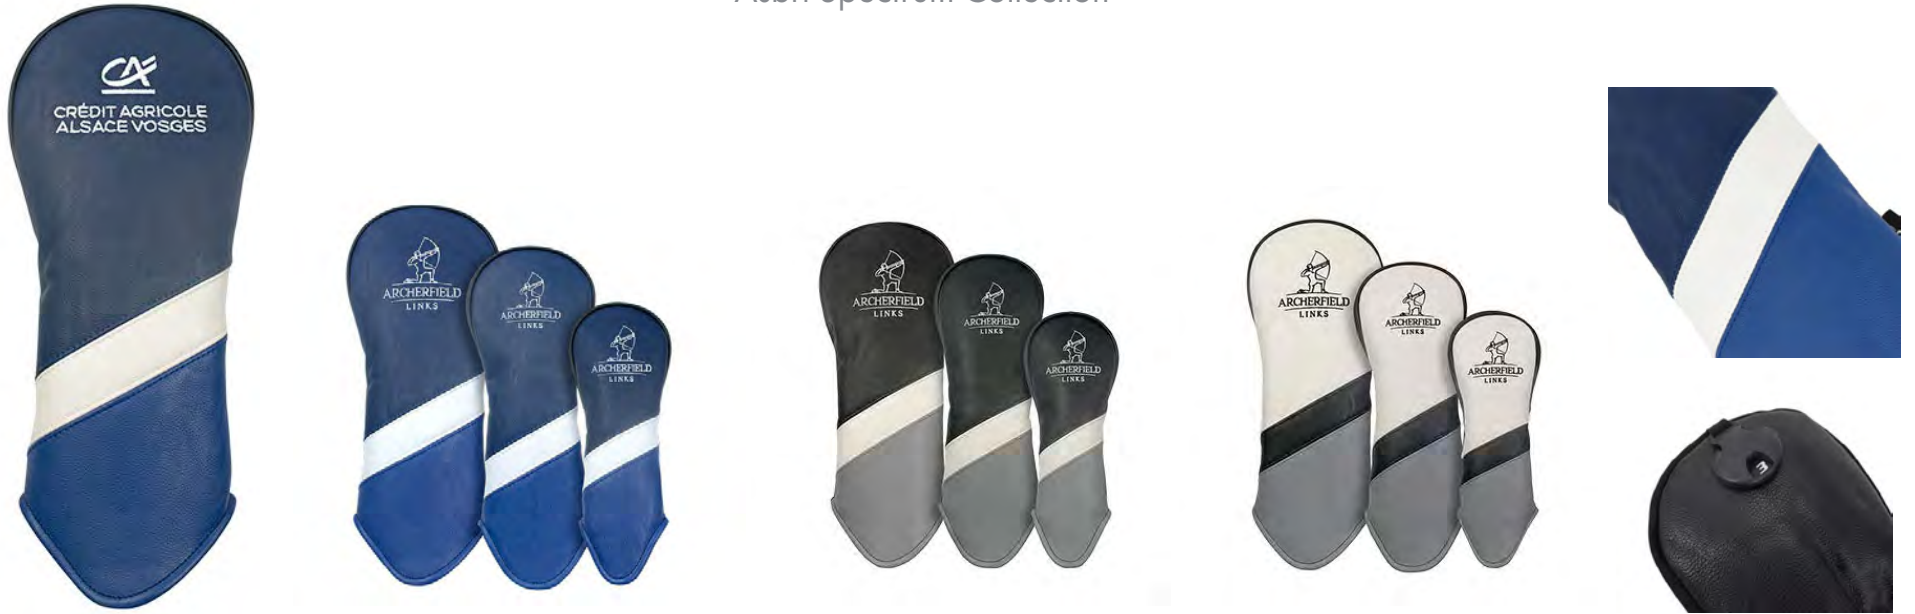

Black Navy Aqua White

Tempercraft 40oz Tumbler

Dimensions: 4 1/4"W x 8"H

HEAD COVERS

Gray Black Blue

Asbri Custom Pom Pom

Asbri Spectrum Collection

Asbri Custom Traditional & Mallet Putter Cover