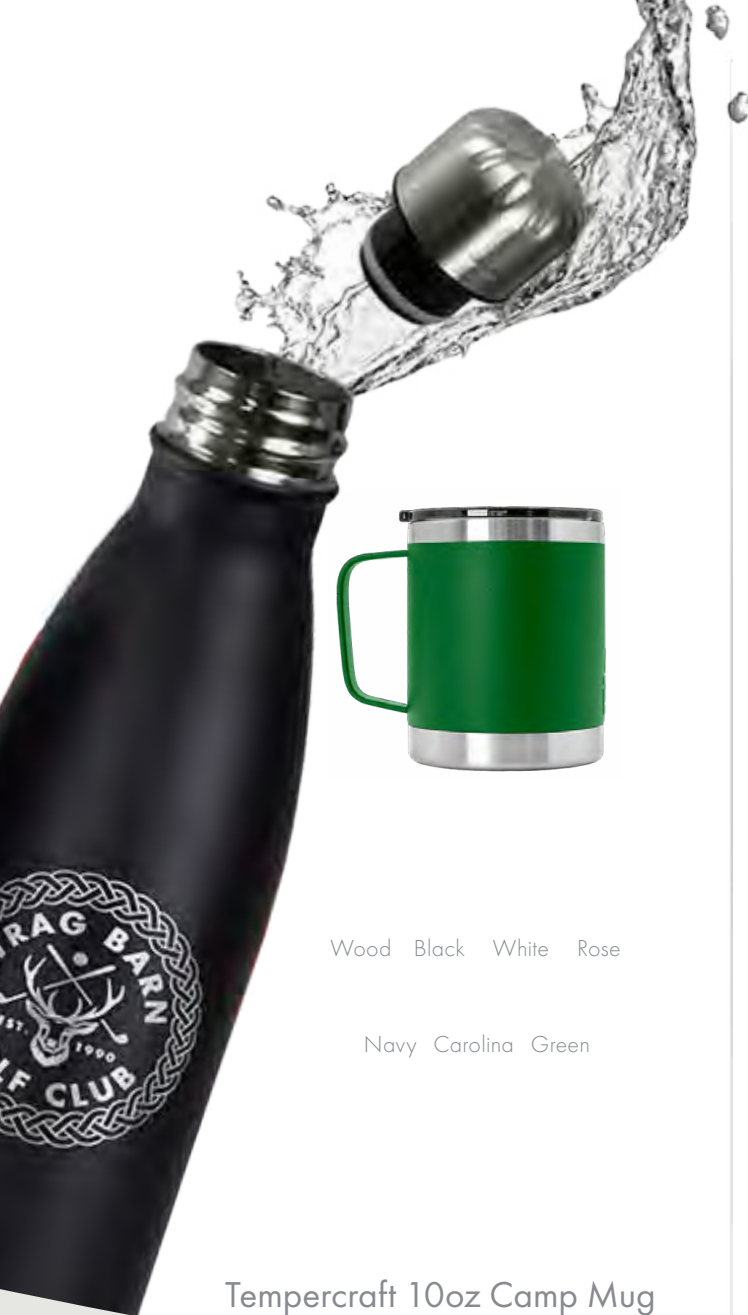

Wood Black White Rose

Navy Carolina Green

Thermocraft 10oz Camp Mug

Dimensions: 3.5"D x 4.5"H